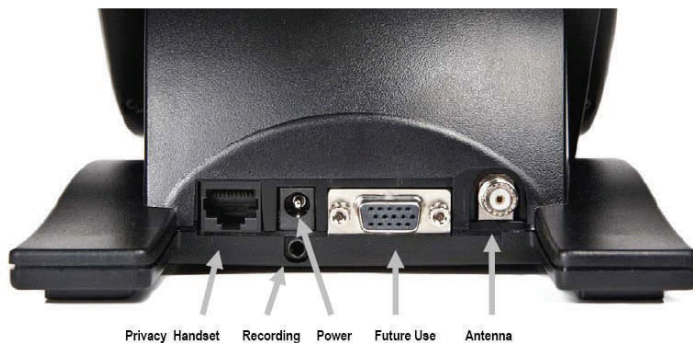

The SatStation Desktop allows for better communications and the benefits of a fixed phone with a portable option! Since the dock is charging your satellite phone, you will have a fully charged phone ready to be used either at your command post or underway.

- Sleek and professional design
- Lays on flat surface
- Full duplex hands-free operation
- Two mode operation: loudspeaker or private talk (via Privacy Handset)
- Hands-free operation is muted (when handset is activated)
- Echo cancellation and background noise filtering
- Privacy Handset answers calls when lifted and ends the call at hang up
- Loud speaker with an optional second external speaker
- Charges phone battery when satellite phone is installed
- Audio out (allows conversations to be recorded)

LED Indicates:

- Red: Phone not connected to base
- Green: Phone connected with power on
- Flashing Green: Privacy handset is in use
- Alternating Green/Red: USB Data is in use

Product Specifications:

- Input Voltage 9 to 13.5 VDC
- 110VAC or 220VAC power supply
- Dimensions 12.8 x 10 x 6
- Weight 4.15 lbs
- Operating Temp. -40 to 85°C