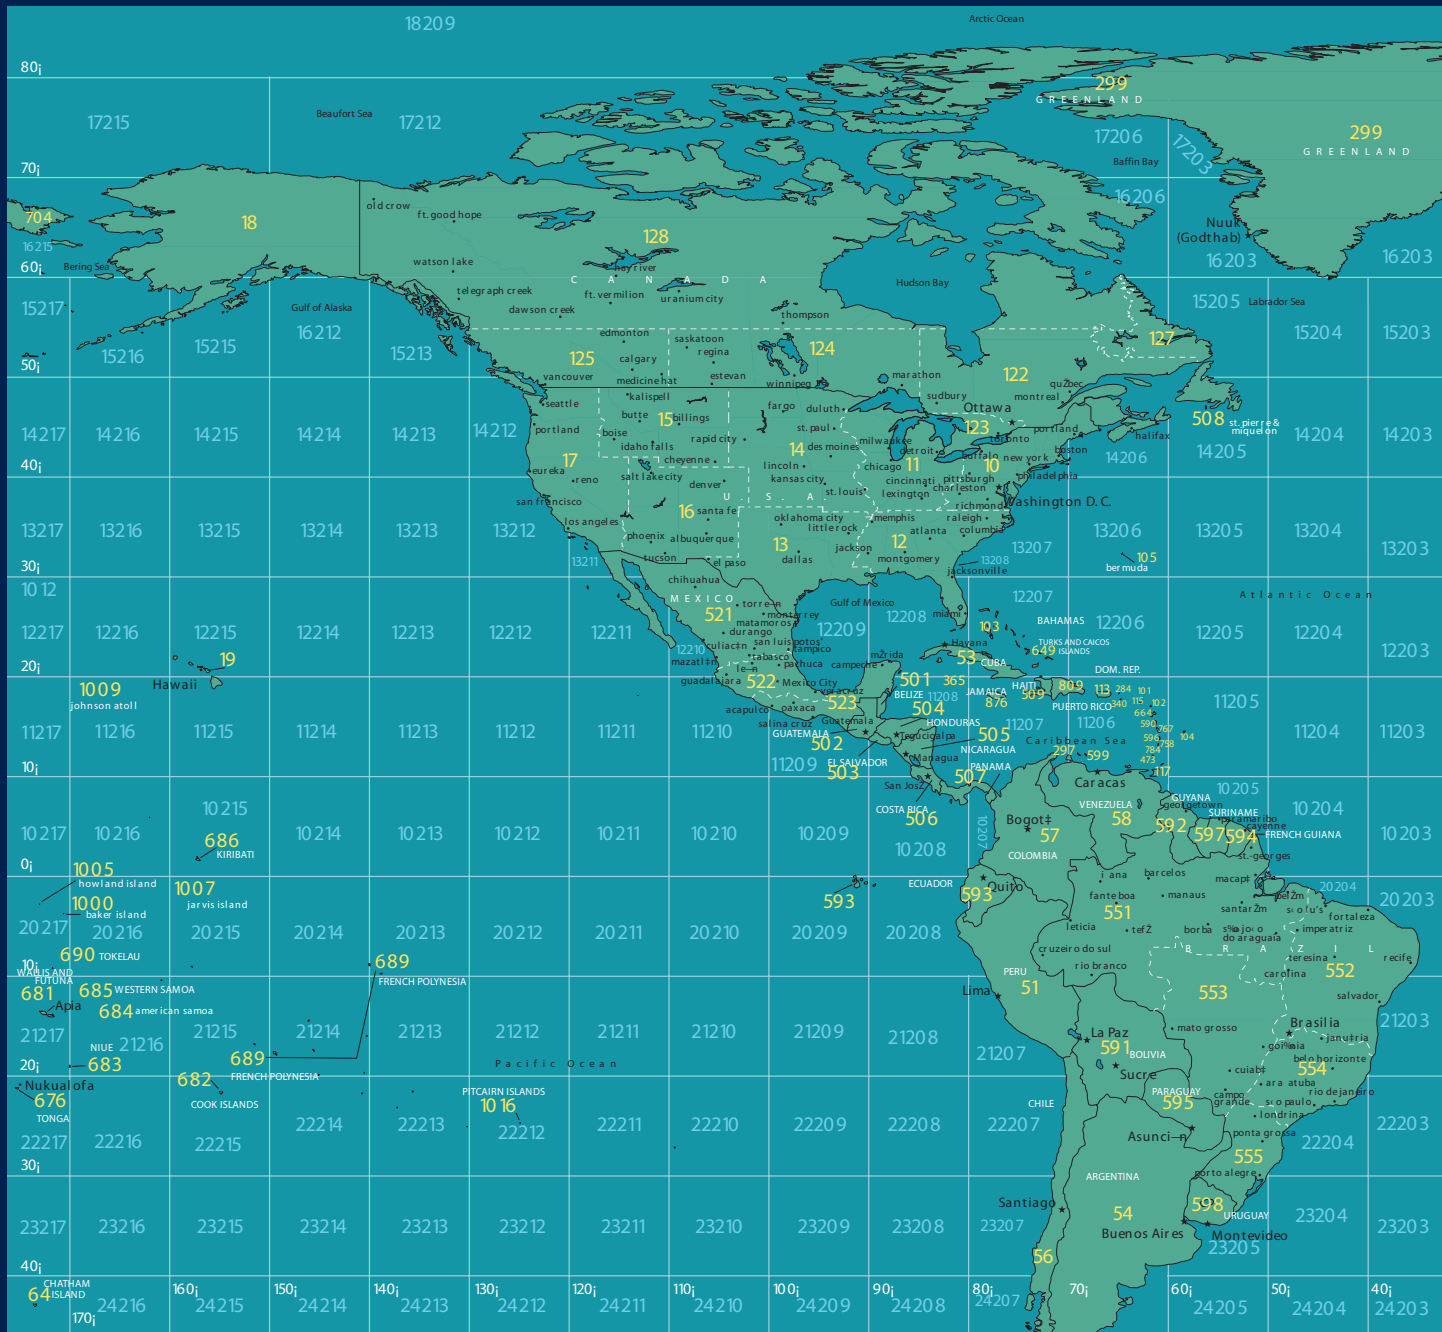

IRIDIUM GLOBAL PAGING SERVICE

North America, Central America; portions of South America,
the Arctic, Atlantic, and Pacific Oceans

22209 Maritime MDA 551 Land MDA

For MDAs covering oceans, use degrees longitude and latitude (printed in white) to find your location and the appropriate MDA.