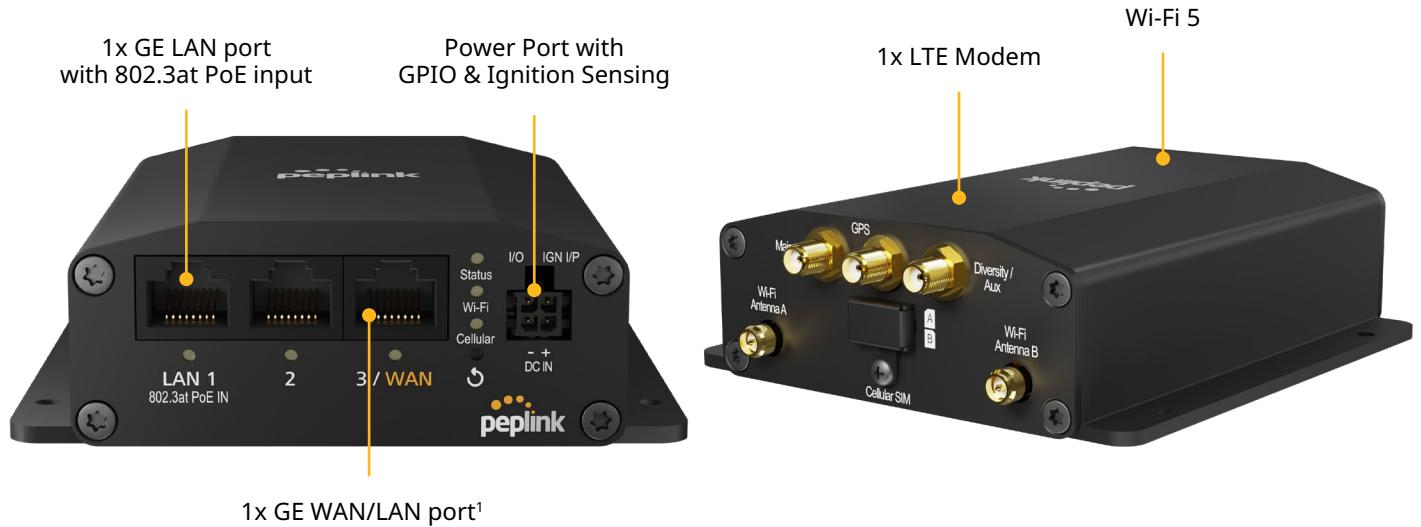

Peplink Max BR1 Mini (HW3)

Reviews: Rating of 4.8 stars with 102 reviews.

WiFi Range: 250-300' through walls

Certified Networks: AT&T, T-Mobile, FirstNet, Verizon

Cellular Networks: 1

WiFi Radio: Dual (2.4GHz + 5GHz) 2x2 Wi-Fi 5

Reviews: Rating of 4.5 stars with 86 reviews.

WiFi Range: 150-200' through walls

Certified Networks: AT&T, T-Mobile, FirstNet, Verizon

Cellular Networks: 1

WiFi Radio: Dual (2.4GHz + 5GHz) 2x2 Wi-Fi 5

Transmit Power: 18dBm

Ignition Sensing: Yes

GPS Fleet Management: Yes

Cloud Based Management: Yes

Rugged: Proven rugged in field and testing

Ethernet Ports: 2

Price: more than double Peplink

Specifications

WAN Interface	1x 10/100/1000M Ethernet¹ 1x Embedded Cellular Modem with Redundant SIM Slots	Antenna Connectors	2x SMA Cellular Antenna Connectors 2x RP-SMA Wi-Fi Antenna Connectors 1x SMA GPS Antenna Connector
LAN Interface	2x 10/100/1000M Ethernet	Power Input	Power Port: 10V – 30V DC AC Adapter: AC Input 100V–240V / DC Output 12V Power over Ethernet 802.3at
Wi-Fi Interface	Simultaneous Dual-Band (2.4GHz / 5GHz) Wi-Fi 5, 2X2 MIMO Wi-Fi WAN¹ and/or AP	Power Consumption	13W (nominal), 18W (max.)
SpeedFusion features	Hot Failover¹ / WAN Smoothing¹	Dimension	5.0 x 4.2 x 1.4 inches / 125.7 x 107 x 35 mm
Number of SpeedFusion VPN Peers	2 / 5²	Weight	0.95 pounds / 430 grams
Feature	GPIO, Ignition Sensing	Operating Temperature	-40° – 149°F / -40° – 65°C
Router Throughput	300Mbps	Humidity	15% – 95% (non-condensing)
SpeedFusion VPN Throughput - No Encryption - 256-bit AES	80Mbps 20 Mbps / 60Mbps²	Certifications	FCC, CE, RoHS UL 121201 (Class I and Division 2)
Recommended Users	1-60	Package Content	1x BR1 Mini 2x LTE Antennas (ACW-235) 2x Dual Band Wi-Fi Antennas (ACW-342) 1x GPS Active Antenna (ACW-232) 1x 12V 2A 4pin Power Supply (ACW-632)
Cellular Data Rate³ (Downlink/Uplink)	CAT-7: 300 Mbps/150 Mbps CAT-4: 150 Mbps/50 Mbps	SIM Card Size	Nano-SIM (4FF)
		Warranty	1-Year Limited Warranty